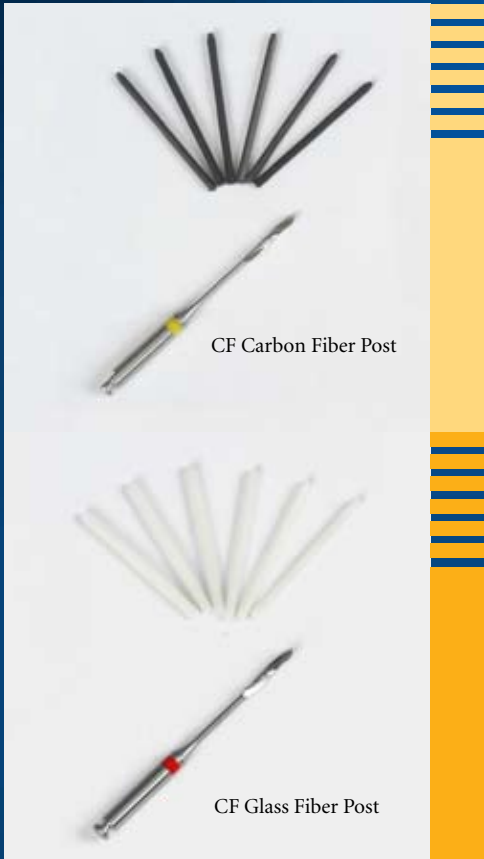

CF Carbon Fiber Post

GF Glass Fiber Post

- **Very strong and virtually unbreakable**
- **Elasticity similar to dentin**
- **Dissipation of occlusal stress**
- **Non-corrosive and biocompatible**
- **Passive retention slots instead of active cutting threads**
- **Multi-axially arranged fibers**
- **Resistant to bending and torsion forces**

CF Carbon Fiber and GF Glass Fiber Posts consist of strong fiber bundles braided in a multi-axial arrangement. Both posts are non-corrosive, biocompatible and offer superior resistance to bending and torsion forces. GF Glass Fiber posts are an ideal cosmetic choice as they do not show through dentin. Glass fiber is the perfect material to obtain the advantages of carbon fiber, combined with superior esthetic results.

CF Carbon Fiber and GF Glass Fiber Posts are virtually unbreakable. Their elasticity is similar to dentin, enabling the posts to flex with the natural dentin. These posts dissipate occlusal stress and do not transmit it as metal posts do. Both posts are composed of a fiber reinforced, epoxy resin with the reinforcing fibers in the form of a braided plait. This braided, multi-axial arrangement of fibers provides superior resistance to bending and torsion forces compared to fibers in an ordinary axially parallel arrangement. Fiber content of both posts is approximately 65%. They also offer passive retention slots instead of active cutting threads.